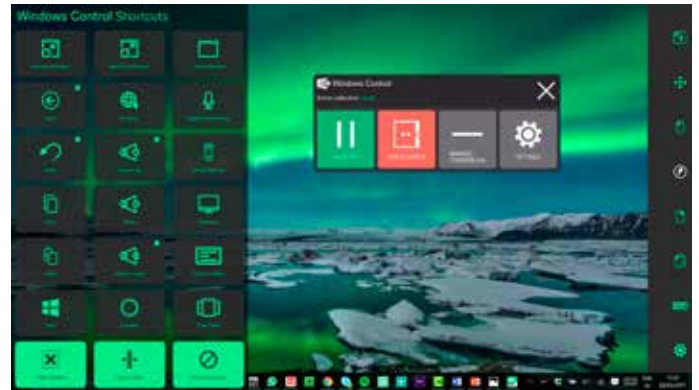

To quickly access all of those important eye tracking settings, you now have a controller window directly on the screen. The new controller window is always available on the screen and lets you start/pause eye tracking or pop up the track status to check your position. It also provides direct access to the settings for further adjustments.

Fully gaze enabled settings

New "pop the dot" calibration

Controller window with quick access to settings

The power of shortcuts

Utilize the full potential of Windows 10 with the brand-new Windows Control Shortcuts. All important Windows 7, 8.1 and 10 access features are gathered in the shortcuts panel for quick and full Windows control. The interface is simple and clear, which makes it fast and comfortable to access the volume control, cut/copy and paste, access desktop, minimize/maximize and much more.

Besides the essential Windows functions, you can also launch additional programs from the shortcuts panel. You have direct and easy access to Virtual Remote (IR – environmental control) Windows Speech Recognition (voice control), Cortana – and many more in the near future.

Environmental Control

Within Windows Control, you now have the ability to control IR devices in your surroundings remotely. Choose your favorite TV program, let your music band play as loud as you want and enjoy toys like remote controlled cars. Virtual Remote is the software, integrated into Windows Control, that provides two pathways to setting up an IR connection: