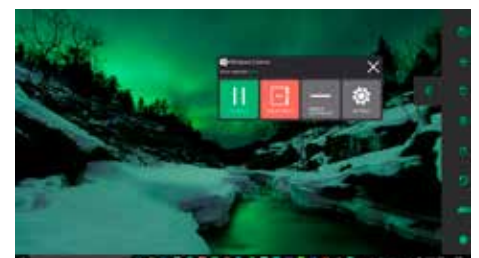

Individual adjustments – gaze enabled settings

We have streamlined our Windows Control software to give you a consistent experience with no room for confusion or the risk of getting stuck. All settings and features in the next generation Windows Control are gaze enabled. This means you have the ability to calibrate as well as change dwell time, users, languages, input methodology and much more completely by yourself.

The calibration process itself has also been redesigned and further improved. It now features a “pop the dot” calibration, which is even more engaging and fun. During the process, you can look away from the screen and then return and continue from where you stopped. No assistance is needed in the calibration process, allowing you to take full control. You can as well use the easy calibration with only 1 or 2 points or images to focus on. At this entry-level calibration, an assistant can step through each calibration point manually with the user for an optimal result.

To quickly access all of those important eye tracking settings, you now have a controller window directly on the screen. The new controller window is always available on the screen and lets you start/pause eye tracking or pop up the track status to check your position. It also provides direct access to the settings for further adjustments.

Fully gaze enabled settings

New "pop the dot" calibration

Controller window with quick access to settings

The power of shortcuts

Utilize the full potential of Windows 10 with the brand-new Windows Control Shortcuts. All important Windows 7, 8.1 and 10 access features are gathered in the shortcuts panel for quick and full Windows control. The interface is simple and clear, which makes it fast and comfortable to access the volume control, cut/copy and paste, access desktop, minimize/maximize and much more.